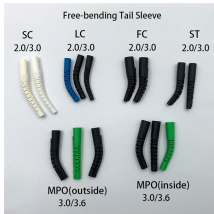

Multiple socket GSG is manufactured of impact-resistant material (rubber) to handle extra harsh environments. GARO's multiple socket for 1- and 3-phase operation. The multiple sockets are ...

Discover equipped or empty socket and fuse box solutions for industrial, construction, and workshop use. Built for safety and durability!

SPS Combined Socket Distribution Box Series:SPS
Material:Polycarbonate IP Rating:IP66 NEMA
Rating:4X Color:Light Grey Application:Outdoor

Browse power distribution boxes with circuit breaker protection and multiple outlet configurations. Shop durable solutions for construction and emergency use.