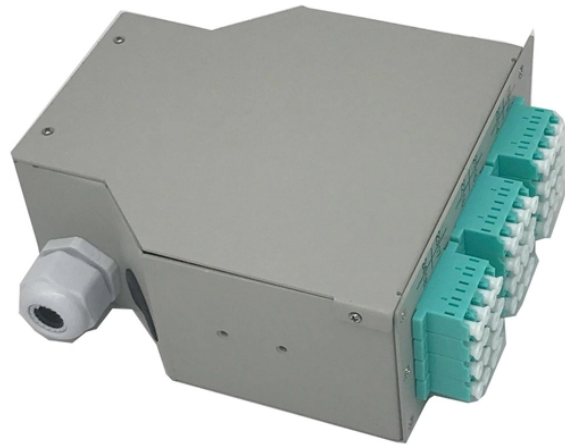

Sockets installed on the distribution box

Sockets installed on the distribution box

Install the industrial socket outlet unit at the required position. Lay PVC conduit from the Distribution Board to the receptacle position. The conduits can be embedded into the wall structure and or lay ...

SAFE AND RELIABLE: This power outlet box comes with 4 NEMA 5-20 IP44 ...

SAFE AND RELIABLE: This power outlet box comes with 4 NEMA 5-20 IP44 waterproof sockets. Each socket is protected by a circuit breaker to ensure the safety of the electrical equipment used in each ...

Additional sockets can be connected quickly by adding a mixed cord (RJ 45-stripped) between the box and the RJ 45 socket, or by adding an RJ 45 only cord for an even quicker solution.

Yueqing Beigang Industrial Socket Distribution Box is an electrical distribution device that adopts a plug-in method, which is more convenient and practical than traditional terminal wiring. The built-in circuit ...