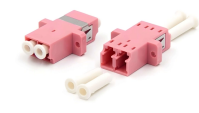

The following sections illustrate and describe in greater detail how QuickNet™ Fiber Trunks, Interconnects, Harnesses, Patch Cords, Cassettes, and Patch Panels are used in common data ...