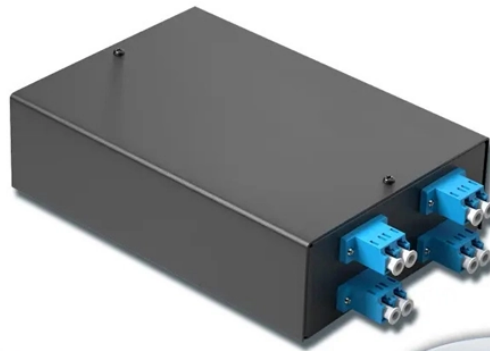

South Asia Intelligent Distribution Box Brand

4-port 8-core LC wall-mounted fiber terminal box (empty frame)

Surface painted Scientific plate fiber Cold-rolled steel plate

Lifetime quality assurance

Free shipping

The company's intelligent rack PDUs are built to reliably and efficiently distribute power to all devices. Operators can meter at the inlet, which provides a view of power usage and capacity ...

The company's intelligent rack PDUs are built to reliably and efficiently distribute power to all devices. Operators can meter at the inlet, which ...