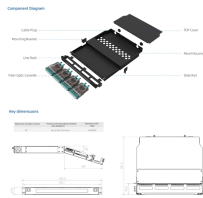

SOUTHEAST definition: 1. the direction that is between south and east: 2. an area of in the southeast of England, the.... Learn more.

BMT Smart Distribution Board is an optimum system to increase power energy efficiency. BMT Smart Distribution Board uses MCPD and Smart-eye - BMT's own patented technologies - to offer values ...