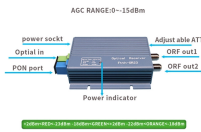

Choosing the right electrical junction box size is crucial for safety and code compliance in your US projects. This guide helps you determine the correct dimensions based on wire fill capacity, ...

Learn everything about DB box (distribution box): what they are, how they work, wiring diagrams, types, and how to choose the right one.