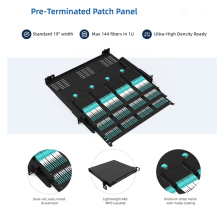

Spectrometer Blade

Spectrometer Blade

Microtome blade, disposable, diamond-finish, ceramic coated, high profile 76mm x 14mm x 0.43mm, 35 degree cutting angle, Ideal for tough applications, fits all microtome blade holders, 50/pack. More lab ...