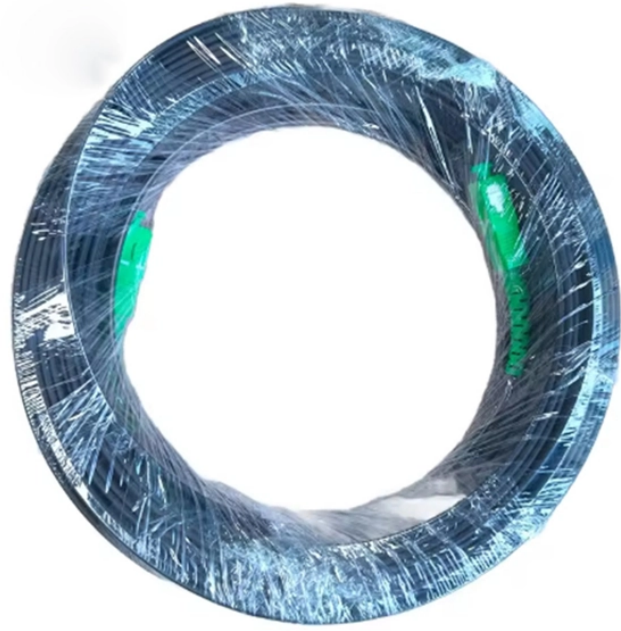

Spectrometer Blade

Spectrometer Blade

Microtome blade, disposable, diamond-finish, ceramic coated, high profile 76mm x 14mm x 0.43mm, 35 degree cutting angle, Ideal for tough applications, fits all microtome blade holders, 50/pack. More lab ...

Online shopping for Spectrophotometers - Spectrometry from a great selection at Industrial & Scientific Store.

The autoblade is a mechanical cleaning accessory for spectrometer probes.

Newport spectroscopy accessories use a universal flanging system for quick integration and interchangeability, ensuring seamless expansion of your spectroscopy setups with maximum reliability.