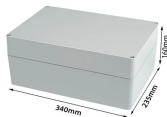

Bruker offers a wide range of consumables and accessories designed to achieve optimal analytical and imaging results with your Bruker instrument. Many of these are available at our online shops below.