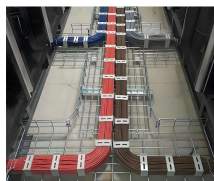

Get an accurate picture of your network performance in seconds with our network latency test tool. Statseeker NPM tests, measures and finds network latency problems.

Standard speed tests miss the full story. Visualize packet loss, jitter, and latency in real-time to diagnose why your internet is lagging.