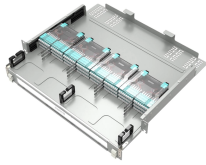

Square Molded Cable Tray

Square Molded Cable Tray

Choose from our selection of cable trays, including over 850 products in a wide range of styles and sizes. Same and Next Day Delivery.

With an innovative dove tail splice design, Eaton's B-Line series KwikSplice cable channel is designed to reduce complexity, improve versatility and speed installs.

Cable Tray, 2" Depth x 4" Width x 10" Section, Material: Carbon Steel. Finish: Electroplated Zinc.

These fittings help in maintaining support of the cable tray system. Shop Graybar's collection of cable tray and fittings to find exactly what works for your job.

Channel cable tray secures cables using Eagle Basket pre-punched holes. New pre-punched holes allow the secure attachment of cables to the inside of the channel without the need to drill holes, ...

Cable tray length is selected based on the load to be supported, the distance between the supports (also referred to as the span), and handling and installation constraints.

The Ladder Tray features light, rugged, tubular steel construction. It is designed for mechanical support and strain relief in long runs of cable and creates a smooth gradual bend for cable. Rail and stringer ...