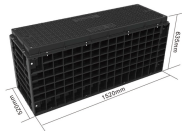

Sri Lanka Technical Support Aggregation Switch 25G

Sri Lanka Technical Support Aggregation Switch 25G

It provides up to 48/24*1GE/10GE/25GE autosensing SFP28 ports and 8*100G ports. The switch supports modular power modules and fan trays. By using different fan trays, the switch can provide ...

The 1.3" LCM touchscreen employs AR switch management to provide you with switch states and other information for quick diagnosis and troubleshooting. For ...

A 32-port, Layer 3 switch made for high-capacity 10G SFP+ and 25G SFP28 connections.

A 32-port, Layer 3 switch made for high-capacity 10G SFP+ and 25G SFP28 connections.

Equipped with all-fiber ports, Aggregation Series Switches deliver up to 25 Gbps. With features such as Static Routing, DHCP Server, ACL, IGMP Snooping, STP, LAG, and centralized cloud management, ...

It offers high performance and reliability for high bandwidth aggregation and access network applications. The 10G and 25G SFP links provide the necessary backbone capacity to meet the high ...

1.8 Tbps high-density 100G/25G Layer 3 Etherlighting™ aggregation switch with MC-LAG support for high availability system design.