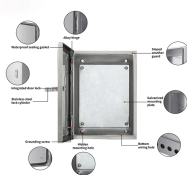

Stainless steel cable trays are increasingly integrated with cable monitoring systems, fire-resistant coatings, and modular designs that make expansion or re-routing seamless.

Thanks to its non-enclosed design and the use of corrosion-resistant steel or stainless steel wire, which is additionally resistant to all common cleaning agents, our Wire-tray Trunking can be cleaned easily ...

**Stainless Steel Cable Tray Lifespan and Maintenance Guide** Stainless steel cable trays are the premium choice for demanding environments where corrosion resistance, structural integrity, ...

In contrast, stainless cable trays bridges in 316L and 2205 retain mechanical integrity for decades without protective coatings. Their corrosion ...

Splice plates shall be manufactured of high strength steel and be secured with 8 nuts and bolts per plate. The resistance of fixed splice connections between an adjacent section of tray shall not exceed ...

For consistency with the corrosion resistance of accessories and cable trays, and minimise corrosion breaking lines due to the galvanic couple, we recommend the following assemblies:

Achieve a clean, professional cable management system with the Kable Kontrol® Stainless Steel Cable Tray Straight Sections. Constructed from high-quality 304 stainless steel with a chrome finish, these ...