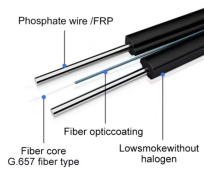

Discover what stainless steel is, how it's made, and its types, properties, and applications across industries. Learn how it resists corrosion and where it's used.