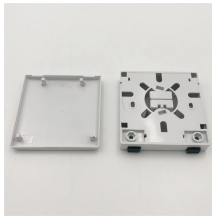

Stairwell cable trays

Stairwell cable trays

These trays feature a ladder-like design that provides excellent support and ventilation for cables, reducing heat buildup and ensuring system reliability. Made from high-quality, corrosion-resistant ...

Covers screw onto cable ladder trays to prevent environmental damage to cable. They're required for outdoor installations and protect against strong winds and UV damage.

Cable Tray and Cord Reels Precision engineered. Constructed from high-quality welded steel wire, Cablofil® Wire Mesh Cable Tray is the result of decades of research and over 94,000 miles of ...