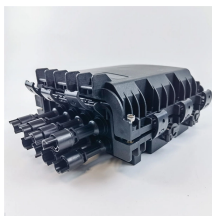

Steel cable tray IK10 FOB price

Steel cable tray IK10 FOB price

Price List Cable Tray 2024 - Free download as PDF File (.pdf), Text File (.txt) or view presentation slides online.

WBT Performance Cable Tray, Shaped 4"X8"X118", Pregalvanized. Provides optimal support for high-performance data cable, up to and including fiber optic, Cat 5e, Cat 6, Cat 6A, and Cat 7.

Constructed from high-quality 304 stainless steel, these trays provide exceptional durability and resistance to corrosion. Designed for networking, AV systems, fiber optics, industrial wiring, and ...