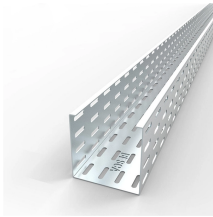

Do you have the best type of steel for your project? Use our chart to help & learn more about the various steel grades, their applications, & ASTM standards.

Steel, alloy of iron and carbon in which the carbon content ranges up to 2 percent (with a higher carbon content, the material is defined as cast iron). By far the most widely used material for ...

These trays are designed to hold and support various types of cables, including power cables, data cables, and communication cables. The cables are placed inside the trays and can be easily routed ...