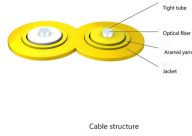

Steel cable tray IK10 FOB price

Steel cable tray IK10 FOB price

Price List Cable Tray 2024 - Free download as PDF File (.pdf), Text File (.txt) or view presentation slides online.

WBT Performance Cable Tray, Shaped 4"X8"X118", Pregalvanized. Provides optimal support for high-performance data cable, up to and including fiber optic, Cat 5e, Cat 6, Cat 6A, and Cat 7.

Steel is a metallic alloy of iron and carbon used in a wide variety of applications. Learn more about it here.

These stainless steel wire mesh cable trays suspend cables and ensure that your important wires and cables are safely organized and out of your way. The design of these cable baskets allows for floor ...