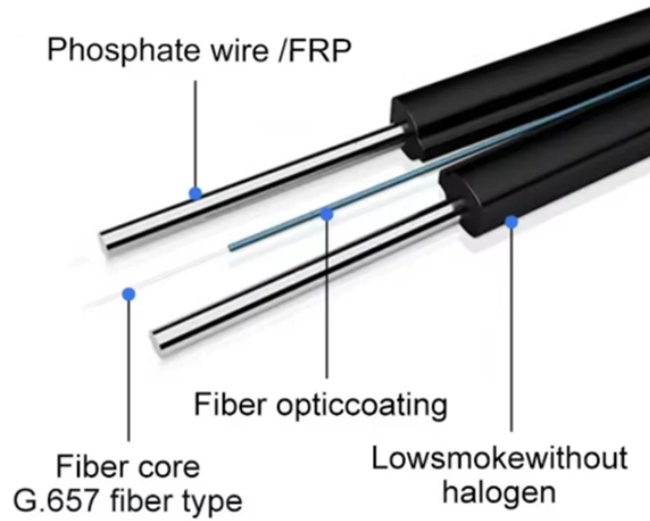

Steel cable tray IK10 FOB price

Steel cable tray IK10 FOB price

Price List Cable Tray 2024 - Free download as PDF File (.pdf), Text File (.txt) or view presentation slides online.

WBT Performance Cable Tray, Shaped 4"X8"X118", Pregalvanized. Provides optimal support for high-performance data cable, up to and including fiber optic, Cat 5e, Cat 6, Cat 6A, and Cat 7.

Steel is a metallic alloy of iron and carbon used in a wide variety of applications. Learn more about it here.

These stainless steel wire mesh cable trays suspend cables and ensure that your important wires and cables are safely organized and out of your way. The design of these cable baskets allows for floor ...

Constructed from high-quality 304 stainless steel, these trays provide exceptional durability and resistance to corrosion. Designed for networking, AV systems, fiber optics, industrial wiring, and ...

Order Kable Kontrol Wire Mesh Cable Tray Straight Section, Electro-Zinc Resistant Steel, 4" Wx2" Dx10" L, Chrome Finish, KK-4X2X10-EZ at Zoro . Great prices & free shipping on orders over \$50 ...

Our standard and budget-friendly cable and wire tray system comes in four different widths (4", 6", 8", 12") and 10" (3m) length with a wire thickness of 0.177" Inch (4.5 mm) and depth of 2" Inch.