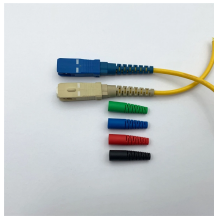

Sunshading measures for cable trays

Overview

Key certifications include UL 1277 (Type TC/TC-ER), which requires jackets marked for sunlight resistance and in some cases direct burial; NEC Article 310. 10 (C), which specifies environmental and sunlight exposure guidelines for cable installation; and UL 1685, the Vertical Tray. This article will provide detailed insights into how to enhance the durability and safety of cable trays in outdoor environments through effective protection measures. Cable trays are crucial for supporting and protecting electrical and communication cables in various industries. However, their en completely installed, without damage either to conductors or structural system use maintain spacing or to keep cables in place when the tray is ect the minimum bend ra-dius for cables as they exit the bottom of the cable tray. A rung spacing of 6 to 9 inches (150 to 230 mm) is preferable when. us-trations without notice. The mechanical and electrical characteristics, tests, certifications, overall quality management, recommendations mentioned. The National Electrical Manufacturers Association (NEMA) also publishes three consensus standards that apply to the proper manufacture and installation of cable trays: ANSI/NEMA-VE 1-1998, Metal Cable Tray Systems; NEMA-VE 2-1996, Metal Cable Tray Installation

Guidelines; and NEMA-FG-1998. Hubbell Wiring Device-Kellems and Hubbell Premise Wiring are divisions of Hubbell Incorporated, a U.

Sunshading measures for cable trays

Your Microsoft account dashboard is where you can manage your personal information and security settings, keep tabs on your subscriptions and order history, and manage your payment and billing ...