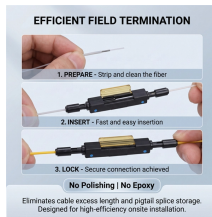

Cable tray length is selected based on the load to be supported, the distance between the supports (also referred to as the span), and handling and installation constraints.