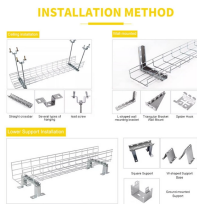

We would like to show you a description here but the site won't allow us.