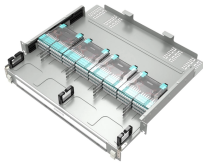

Surface-mounted PC distribution box

Surface-mounted PC distribution box

ICC 2 Port Surface Mount Box in White, 25 Pack, Works with Slim and Wide Profile Keystone Jacks (Sold Separately), Compact Outlet for Voice and Data Connections, UL Listed TAA Compliant, ...

CommScope offers a diverse range of surface mount boxes that are UL-rated and specifically designed for copper and fiber connectivity and termination. These low-profile boxes are available in various ...

The Surface Mount Box provides a clean and easy option for network expansion. In addition, loaded Surface Mount Boxes come pre-loaded with an RJ11, RJ12, or RJ45 keystone jack inside to easily ...

Shop surface mount electrical boxes for your next electrical project. Order electrical boxes online today with fast shipping and easy returns.

These boxes have a main circuit breaker switch and main service knockouts in the corners. They are single-phase, 3-wire, and can be mounted for top or bottom feed conduit connections.

You can check our Surface Mount Distribution Boxes products from this page.