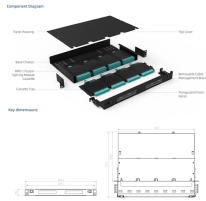

SUSPENSION meaning: 1. the act of stopping something happening, operating, etc. for a period of time: 2. a punishment.... Learn more.

Submittals for cable ladder and tray Eaton's submittal builder tool for B-Line series cable ladder and tray allows you to easily filter, select and download straight section, fitting and accessory submittals.