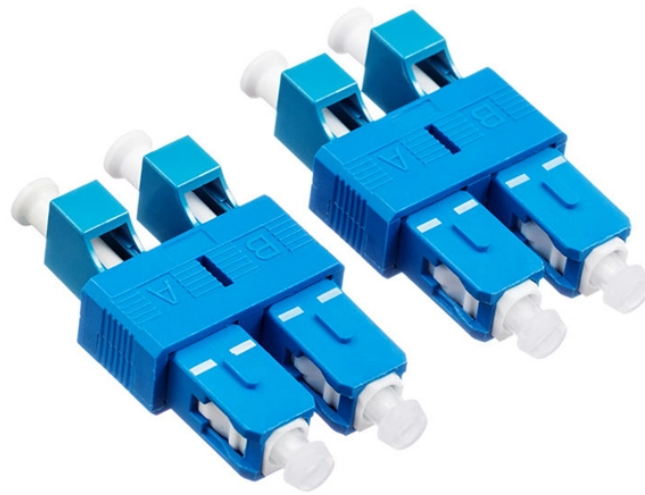

## Overview

Commercial Electrical Installation Cost Calculator Estimate your commercial electrical installation costs with our easy calculator. This article shares four field-proven configurations—from compact 5 kW setups to 10 kW off-grid cabinets—highlighting design rationale, commissioning notes, and the business impact typical in the region. HJ Network was established in 2002, with Group Headquarter in Shanghai of China, covers area. The Juba Solar Power Station is a proposed 20 MW (27,000 hp) in. The solar farm will have an attached rated. The Base Station Energy Cabinet is a fully enclosed, weather-resistant telecom energy cabinet designed to provide reliable power distribution and battery backup for outdoor communication networks. Designed, tested and compliant with the highest industry operating standards, Alpha outdoor enclosures are equipped with control systems that maintain. With over 20 million enclosures deployed and more than 50 years of innovation, Charles is the communications industry's go-to source for enclosed solutions. When are statistics updated?