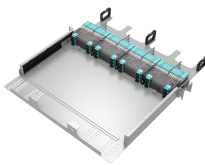

Nintendo's annual profit surged 52% in the last fiscal year, lifted by solid sales of its Switch 2 machines and software, the company announced Friday. The Japanese video-game company ...