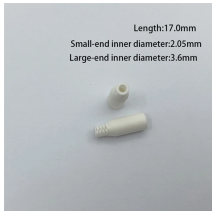

Nintendo Switch Lite Console - (Japanese Version) | Handheld Gaming System | Compact & Lightweight | Region-Free | Built-in Controls | Great for Travel & Kids | Japanese Packaging (Turquoise)

When certifying an optical module, Huawei switches comprehensively verify optical module functions to ensure the optical module quality.