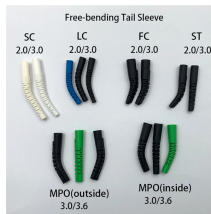

## T-shaped cable tray horizontal elbow

It is designed for mechanical support and strain relief in long runs of cable and creates a smooth gradual bend for cable. Rail and stringer material is 16 ga steel tubing.

Horizontal elbows provide directional transitions in cable tray systems, with 4"-7" rail heights, 6"-36" widths, and 12"-36" radii. Available in ladder and solid bottom aluminum designs.

Fitting and accessories. with the same or different width of the cable run. All fittings are available in sizes and types corresponding to the straight cable tray sections. These fitting are including: elbow, ...

Cope I-BEAM horizontal bend for cable tray systems. Compatible with NEMA Classes 12B, 12C, 20A, 20B, 20C, and higher.

Atkore Channel supports single branches of power or multiconductor control cable or instrument tubing. Ideal for communication, fire alarm, or call station and clock cabling. All elbows are supplied with one ...

Shop for Cable Tray - Bends at Rexel 90° Horizontal Elbow, Aluminum, 12" Bend Radius, Use with 12" Wide Cable Tray

A cable tray elbow. Usage: is used to complete the whole project as it is one of the cable tray accessories, that make the cable go through all available space easily as it can go from path to ...