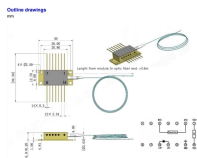

It can meet the weak TV signal access and effective distribution management of ...