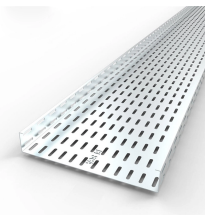

I-Beam Cable Drop-Outs (CDO) are designed to provide a smooth transition for cable, particularly those with a small diameter, where these enter and leave the cable ladder.

Shop Aluminum Cable Tray and other Rooftops products. Straight Aluminum Ladder Tray, 45° Horizontal Bends and more.