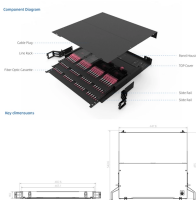

8 Core Fiber Optic Distribution Box/Fiber access terminal box (FAT)/optical termination box (OTB) is a compact fiber management box used for FTTH application. Fiber termination box ...