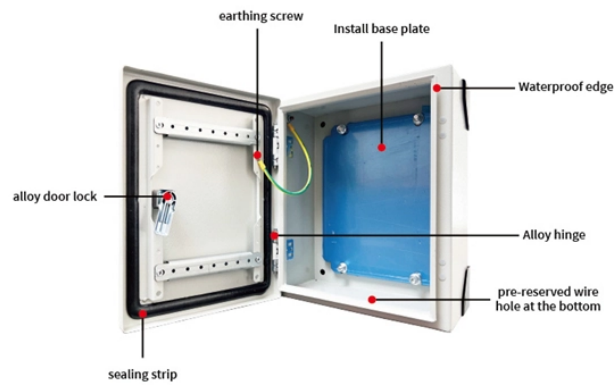

Tariff Costs 8-core Fiber Optic Distribution Box

Tariff Costs 8-core Fiber Optic Distribution Box

This optical fiber distribution box is provided with 2 input and 8 output ports, allowing installation of 8 drop cable or terminal access of 8 end-users. It is of high-quality ABS plastic provides solid ...

High-quality Optical Fiber Cable Distribution Box 8Core for reliable FTTX terminal links. Durable PC plastic, weather-resistant, and easy wall-mount installation.

Crafted from durable ABS Plastic and engineered for wall mounting, this fiber optic ...

Ideal for last mile FTTH deployments, this versatile 8 core fiber distribution box is perfectly suited for small-scale installations in apartments, residential, or commercial buildings, enhancing floor ...

FDB-08 Series 8 ports Fiber Distribution Box, also called Splitter Distribution Box or Fiber Terminal Box, can be used in FTTH projects and is suitable for corridor, basement, room, and building's outer walls ...