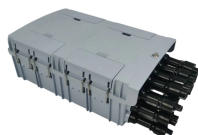

Telecommunications Distribution Box Module

Telecommunications Distribution Box Module

Inbuilt krone module frames fitted with modules on it. Suitable PG Glands for cable inlet and outlets. Genuine and authenticated with virgin ABS material with IK08 Impact strength.

Packaging: One piece in one paper inner box, 20 pieces in one standard export ...

The innovative FieldPower® module combines the advantages of busbar trunking systems and standard round cables for flexible and safe distribution of power, signals and data.

This distribution point box is designed for outdoor use and can accommodate up to 20 pairs of STB module connections, making it suitable for a range of telecommunications applications.

The PIANO 8+ is a versatile, pole and wall-mounted distribution box designed for telecommunication cable management, offering a mix of robust protection and ease of use with its innovative features ...

The Distribution Point Box is an essential component in telecommunications and network infrastructure, used to organize and distribute telecommunications signals to various parts of a network for ...

Surface-mounting telecom distribution box with LSA-PLUS/Krone compatibility, waterproof ABS/PC& ABS housing, and stainless steel frame. 10-100 pair capacity options.