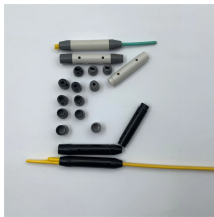

Choose from our selection of terminal boxes, including over 4,300 products in a wide range of styles and sizes. Same and Next Day Delivery.