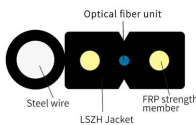

A core switch is not a type of switch, but a switch placed at the core layer (the backbone of the network).