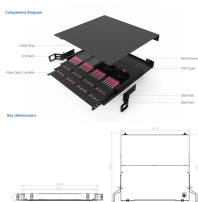

Our nationally acclaimed ophthalmologists and optometrists provide LASIK, cataract, glaucoma, and specialty services. Visit our website to request an appointment today!