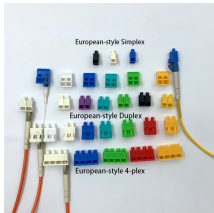

The meaning of TOP is the highest point, level, or part of something : summit, crown. How to use top in a sentence.

Junction boxes must be grounded to provide a path for fault current to return to the source and to prevent electrical shock. Using an approved grounding method, you must connect the ...