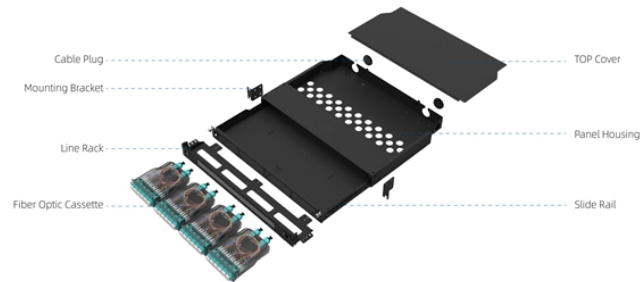

Thickened Fiber Optic Cable Junction Box

Component Diagram