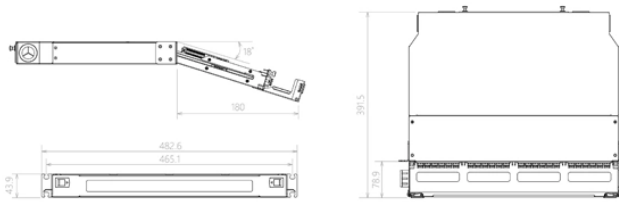

Key dimensions