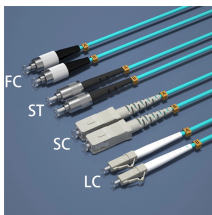

Fiber optical splice closure is widely used in communication, network systems, CATV cable TV, optical cable network systems, and so on. It is used for protective connection and fiber distribution between ...