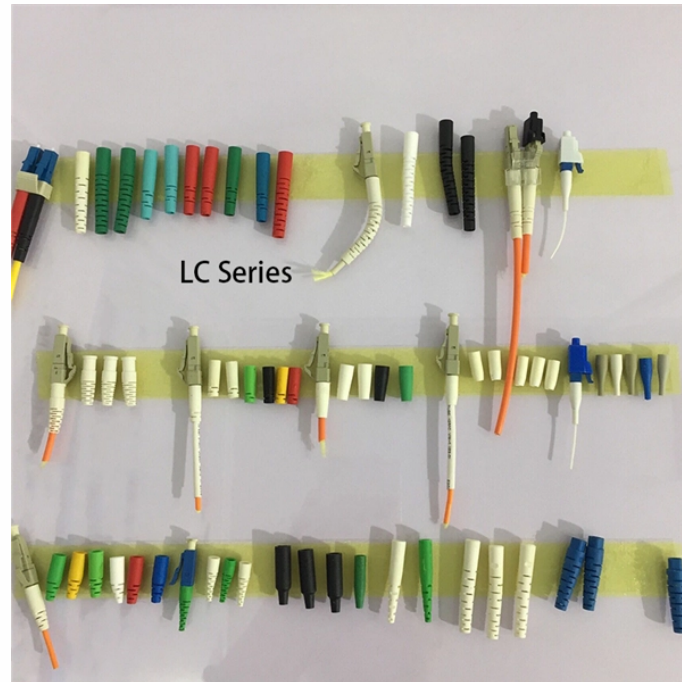

## Thickened cable tray elbows

## Thickened cable tray elbows

Cable trays consist of rigid components like supports, connectors, and fittings made of either certain steel alloys or aluminum materials. The right cable trays and fittings provide superior versatility, ...

The aluminum I-beam design of ITray is perfect for industrial installations with large diameter cables in long span situations, minimizing total tray width and creating a smooth transition between straight ...

Welded aluminum I-beam ladder cable trays are a core solution and an iconic design in the cable tray industry. The I-beam design is the most common cable tray construction. Our aluminum, I-beam ...

The 30° Vertical Elbow is an ideal choice for installations where large diameter cables are involved in long span situations. It effectively reduces the overall tray width and provides a seamless transition ...