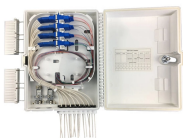

Scalable and multi-use Atlantic metal enclosures can be equipped with a wide range of accessories to meet your site requirements, simplify your work and save you time.