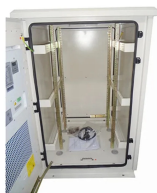

SAFE AND RELIABLE: This power outlet box comes with 4 NEMA 5-20 IP44 waterproof sockets. Each socket is protected by a circuit breaker to ensure the safety of the electrical equipment used in each ...