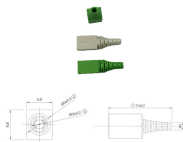

## Three-core socket in the distribution box construction site

This portable, temporary industrial socket box is designed for construction sites. Featuring a durable plastic shell, it incorporates a three-level distribution box and leakage protection for reliable electrical ...

These boxes are highly demanded in the market for widely use to make entire building connection in a single point. We manufacture these boxes with various design and size options depending upon the ...