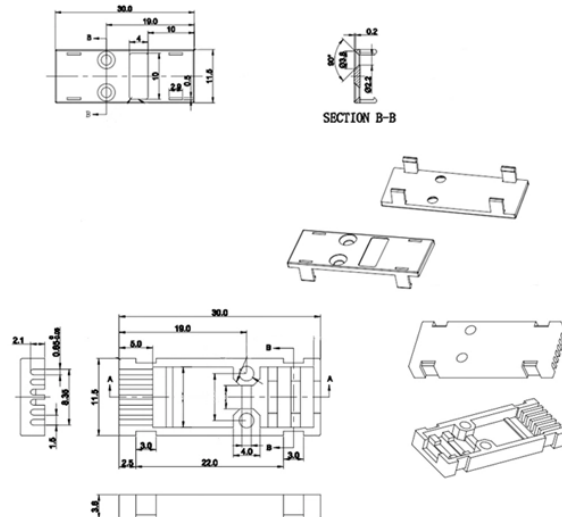

Tonga Tower Communication Support

Overview

As of 22 February, 90 percent of data, SMS, and voice services on Tongatapu have been restored, following repair work successfully carried out on the undersea communications cable in Tonga, which was damaged during the volcanic eruption on 15 January. A volcanic eruption in the South Pacific Ocean in January 2022 caused a tsunami and damaged an undersea fiber-optic telecommunication cable that connects Tonga, a Polynesian archipelago, to the rest of the world. Few know that the backbone of the internet is made up of close a million miles of. Loss of Tonga's telecommunication - what happened, how was it managed and what were the consequences?