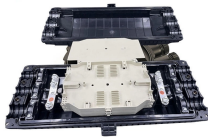

Limited satellite connectivity has provided some relief but communication remains difficult as some outlying islands are still cut off. Tonga signed a 15-year deal to secure satellite...