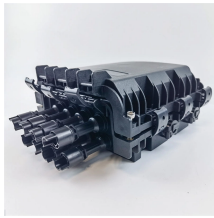

Transportation-specific power distribution box

Transportation-specific power distribution box

Lex Products offers a full range of portable power distribution units including boxes, boards and panels, specifically engineered for indoor and outdoor use.

Stackable portable power distribution solution You can stack up to 10 PDU's requiring less storage space and making it easier to transport. The enclosure is UL 50 and made of heavy duty, robust rubber.

Durable power distribution for heavy vehicle networks. Sealed enclosures in 2-60 circuits endure tough conditions for economical electrical networks.

In this catalog, temporary power distribution units mounted on dolly carts are designed for quick deployment of power distribution equipment, such as panels, transformers, receptacles and cords.