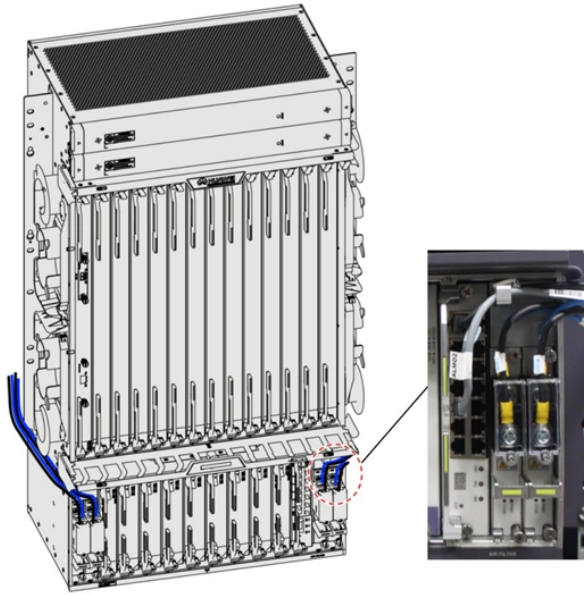

Trapezoidal Cable Tray Integrated Cabling

Trapezoidal Cable Tray Integrated Cabling

Snake Tray has been designing and manufacturing cable trays (cable management systems), power distribution and enclosures since 1996! Our goal is to provide our customers with cost-effective ...

From heavy power cable pathways on oil drilling platforms to data center cabling, explore the cable tray that's strong yet easy to install. Fast installation with dependable support.

Explore sheet steel and wire mesh cable tray for robust cable management. Ideal for various environments, ensuring safety, efficiency, and durability.

As a less-expensive alternative to conduit, a stronger alternative than wire basket, and superior to generic tray, Snap Track saves on labor and reduces total installed costs.

The Wire Basket Overhead Cable Tray Routing System is a robust cable management solution that optimizes system reliability, space utilization and scalability. It provides speed of deployment, ...

Unlike the conduit system, the cable tray system allows the installer to pull tray cables from one termination enclosure to the next before insertion and termination.

Cable trays for industrial and marine use. Includes distribution trays, cable routes and NATO-type models. Request a quote directly via our webshop.