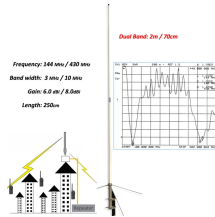

RSP Supply offers a comprehensive selection of cable tray systems and accessories designed for reliable cable management in demanding commercial and industrial environments.

These products are designed to carry heavier cable loads compared to the standard perforated cable trays. This product group offers easiness in vertical applications.

Distributor of cabletrays made from aluminum, steel, stainless steel, and fiberglass reinforced plastic (FRP) materials. Offered with power or epoxy coated, zinc plated, and dip ...