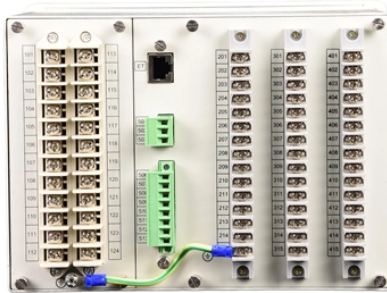

Trough-type bridge-type compost turner

Trough-type bridge-type compost turner

Compared to traditional methods such as manual turning and loader turning, the advantages of the trough-type compost turner are particularly prominent. It achieves automated ...

For small and medium-sized organic fertilizer plants, understanding the types, selection criteria, and maintenance tips of compost turning machines is key to improving production efficiency ...

What is a Trough type Compost Turner? A trough type compost turner, also known as a trough-type compost turning machine, is a core piece of specialized equipment in the aerobic ...

Adopting a bridge-type structure—either spanning longitudinally or transversely—it can be easily adapted to various site conditions. Additionally, the track-based operation helps reduce energy ...

Utilizes a hydraulic system for powerful and efficient turning, allowing for easy operation and precise control. The trough design enables effective mixing of compost materials while minimizing material ...

This specific trough-type compost turner is the cornerstone of trough-type aerobic fermentation composting technology, a system designed for maximum environmental control and ...

The turner's special design mixes and aerates the entire pile of compost in the trough, creating the perfect environment for fast, aerobic composting. This ensures that you get a high-quality, fully ...