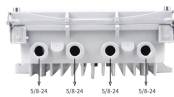

## Twelve-channel distribution box assembly

The SX 12 Channels 125 Amp Distribution Box is designed for stable and efficient power management in demanding environments. Whether you need a stage power distro, industrial distribution box, or ...

It provides a full parallel path for all 12 channels to both male and female XLR connectors from both male and female DT-12 connectors. The box features a recessed handle to protect the connectors ...

Available in multiple channel configurations—4, 6, 8, 10, and 12 channels—with options for staggered or wide-spaced jacks, the boxes support interface types ...

Three-phase, five-wire AC380V power supply. Supports up to 12 channels with ...