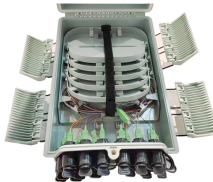

## Twelve-channel distribution box assembly

The SX 12 Channels 125 Amp Distribution Box is designed for stable and efficient power management in demanding environments. Whether you need a stage power distro, industrial distribution box, or ...

V12 series single phase assembly box has been designed for safe, reliable ...

A: Stage lighting distribution box/industrial socket box/distribution box/photovoltaic combiner box/plastic waterproof electrical box/switch power supply

Feature highlights: Stage Light Power Distribution Box with 12 channels and 19-pin output, designed for professional stage lighting applications. It features a rugged double-layer shockproof shell, IP65 ...

Available in multiple channel configurations—4, 6, 8, 10, and 12 channels—with options for staggered or wide-spaced jacks, the boxes support interface types such as M8 and M12.

At SX, we specialize in providing reliable and robust distribution boxes that ensure smooth and safe power distribution across various setups. Whether for industrial, commercial, or residential use, our ...