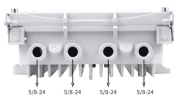

A dual view KVM switch allows users to control two computers using a single set of peripherals (keyboard, video monitor, and mouse) while providing the capability to display the output from both ...

How to choose the best KVM switch multiple monitors for your dual or triple monitor setup? Get expert recommendations and setup tips for a seamless experience.