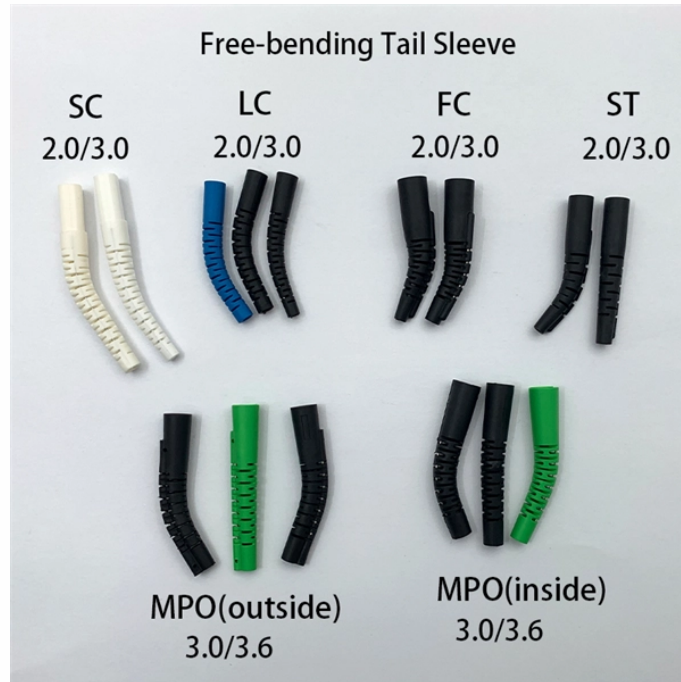

## Tying optical cables and steel wires

## Tying optical cables and steel wires

All Products Above Floor Raceway Channels Above Floor Raceway Fittings Cable Bundling Strapping Cable Bundling Tools Cable Cleats Cable Clips, Clamps & Supports Cable Sleeves, Tubing & Wraps ...

Beyond aesthetics, tying electrical cables correctly prevents hazards like overheating, physical damage, and inaccessible components. This guide provides electricians with best practices, ...

Messenger strand and lashing wire creates a flexible infrastructure, allowing numerous cable designs as well as later additions for new fiber connections. Once strands are placed, fibers can be attached up ...