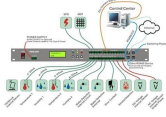

Type 12 distribution box

Type 12 distribution box

Ht-12 Waterproof ABS+PC Flush Type 12 Way MCB Distribution Box, Find Details and Price about Junction Box Waterproof Junction Box from Ht-12 Waterproof ABS+PC Flush Type 12 Way MCB ...

12 Way Circuit Breaker Box, DIN Rail Concealed Mounted Distribution Box for Indoor and Outdoor Power Devices, Featuring Stainless Steel Shell and PC Cover Add to cart

The 12" Polylok Square Distribution Box comes factory precut with one inlet and three outlets. Four seal assemblies are provided with each unit and will accept 2", 3", and 4" pipe. Optional 6" seals are also ...

Use distributor boxes for quick and clear cabling in the field. Distributor boxes bundle several cables into one master cable that is connected to the controller. Thanks to the status indicator, you have an ...