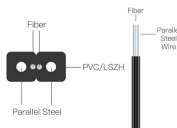

Compact 86-type FTTH fiber panel box for wall mounting, featuring SC/LC compatibility, dust-proof IP45 design, and splice cassette for secure fiber management.