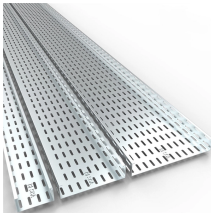

Types of Cable Trays and Sizes Explore various cable tray types and sizes for electrical installations. Learn about ladder, perforated, solid-bottom, wire mesh, and channel trays in this complete guide.

Discover comprehensive information about what are the types of cable tray available, including materials, configurations, load capacities, and applications for optimal electrical infrastructure planning.