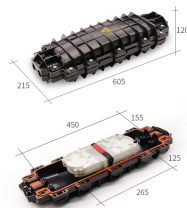

Polarization Maintaining Filter Wavelength Division Multiplexer (PMFWDM Series) Description Rev 11
The Polarization Maintaining Filter/WDM Series provides wavelength division multiplexing while ...

Description eries provides wavelength division multiplexing while maintaining signal polarization. This component is based on environmentally stable thin film filter technology and is characterized with ...