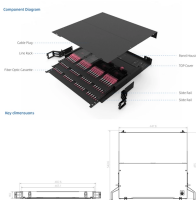

The Network Rail PADS system preserves rail safety, product compatibility, reliability and prevents against risk elements damaging the operability of the rail system through the installation of ...