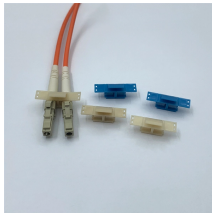

Sarana Artha Pramata submitted a price quotation of Rp. 224.400.000 for the installation of a bridge cable tray at IPCI, excluding taxes. The payment terms include a 20% down payment at the start of ...