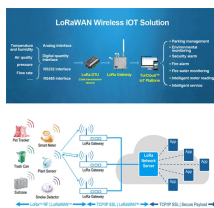

The UK is a constitutional monarchy and parliamentary democracy with three distinct jurisdictions: England and Wales, Scotland, and Northern Ireland. Scotland, Wales and Northern Ireland have ...