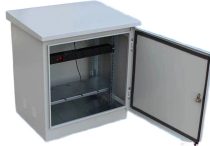

GOV.UK - The best place to find government services and information.

Provides an overview of the United Kingdom, including key events and facts about this European country.

Get all the latest news, live updates and content about the UK from across the BBC.

Contact Us

For more information, pricing, or custom data center solutions, please contact us:

Website: <https://yoahorroenergia.es>

Email: hello@yoahorroenergia.es

Phone: +233 54 318 7269

Address: Plot 28, Spintex Road, Accra, Greater Accra, Ghana

This document is for informational purposes only. Specifications subject to change without notice.