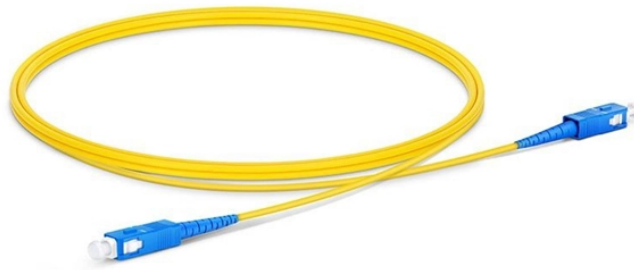

UK lighting distribution box switch models

UK lighting distribution box switch models

Our distribution boxes come from a range of brands including Eaton and Hager. Get the best quality distribution boxes & other lighting with TradeSparky - UK electrical wholesaler for domestic and ...

The Click Flow™ range has been designed to help contractors create more complex lighting installations quickly, easily and safely. It features a number of products that allow the quick connection, ...

Protek Electronics Ltd – UK-built electrical distribution products & switchgear. MCCB panel boards, switchboards, isolators, fuse switches & more.

Klik marshalling boxes are used in conjunction with Klik 3 and 4 pin plugs to connect luminaires within an area. The Klik marshalling box can be separated into two independently switched circuits.

MK Electric catalogue. 1 CHANNEL MODULAR TRANSMITTER - WHITE. 2 CHANNEL MODULAR TRANSMITTER - WHITE. MODULAR CARD SWITCH TRANSMITTER - WHITE. 1 CHANNEL ...

The Olson range of Lighting Distribution Units are designed & manufactured in the UK. Constructed from Zintec steel and powder coated in white RAL9010.