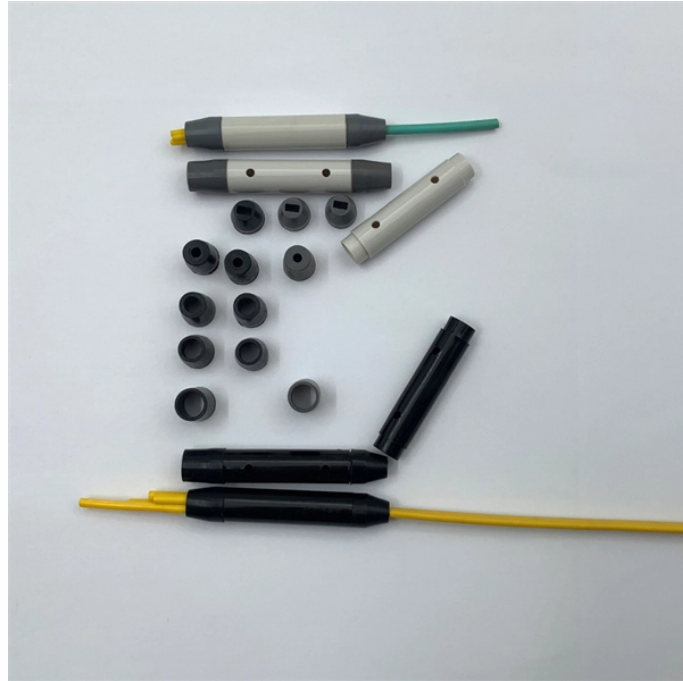

# Uruguay CE certified access switch QSFP

## Uruguay CE certified access switch QSFP

Mellanox MSN4700-WS2RC Spectrum-3 switch with 32x400GbE ...

Powered by Greylock and Delphi DSP ASICs, and silicon photonic integrated circuits (PICs) for an optimized co-packaged design with 3D Siliconization. Supports an expansive list of interoperability ...

Native QSFP28 Ports vs. Backward-Compatible Ports A QSFP28 switch is a networking platform that supports 100-Gigabit Ethernet through QSFP28 form-factor ports. Some switches offer ...

QFX5100 access and aggregation switches are designed for the most demanding, high-performance data center deployments. They feature topology-independent in-service software upgrades (TISSU) ...

Cisco QSFP to QSFP copper direct-attach 100GBASE-CR4 cables (Figure 3) are suitable for very short links and offer a cost-effective way to establish a 100-Gigabit link between ...

July 11, 2019 - QSFP-DD Hardware Specification for QSFP DOUBLE DENSITY 8X PLUGGABLE TRANSCEIVER - Rev 5.0 May 8, 2019 - Common Management Interface Specification - Rev 4.0