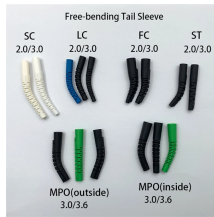

Vertical Slanted T-Bridge Cable Tray

Vertical Slanted T-Bridge Cable Tray

Cable tray is less expensive, more reliable, more adaptable to changing needs and easier to maintain. In addition, its design does not contribute to potential safety problems associated with other wiring ...

Steel cable trays are fabricated from continuous roll-formed structural quality steel. By roll-forming steel, the mechanical properties are increased allowing the use of a lighter gauge steel to carry the ...

Vertical cable tray for server cabinets with cable tie points and optional toolless PDU mounting. Expands cable routing and power integration in rack systems.

From heavy power cable pathways on oil drilling platforms to data center cabling, explore the cable tray that's strong yet easy to install. Fast installation with dependable support.

The Vertical T Cable Tray is a durable and versatile solution for managing and protecting cables in vertical branching systems. Its robust construction and practical design ensure efficient cable routing